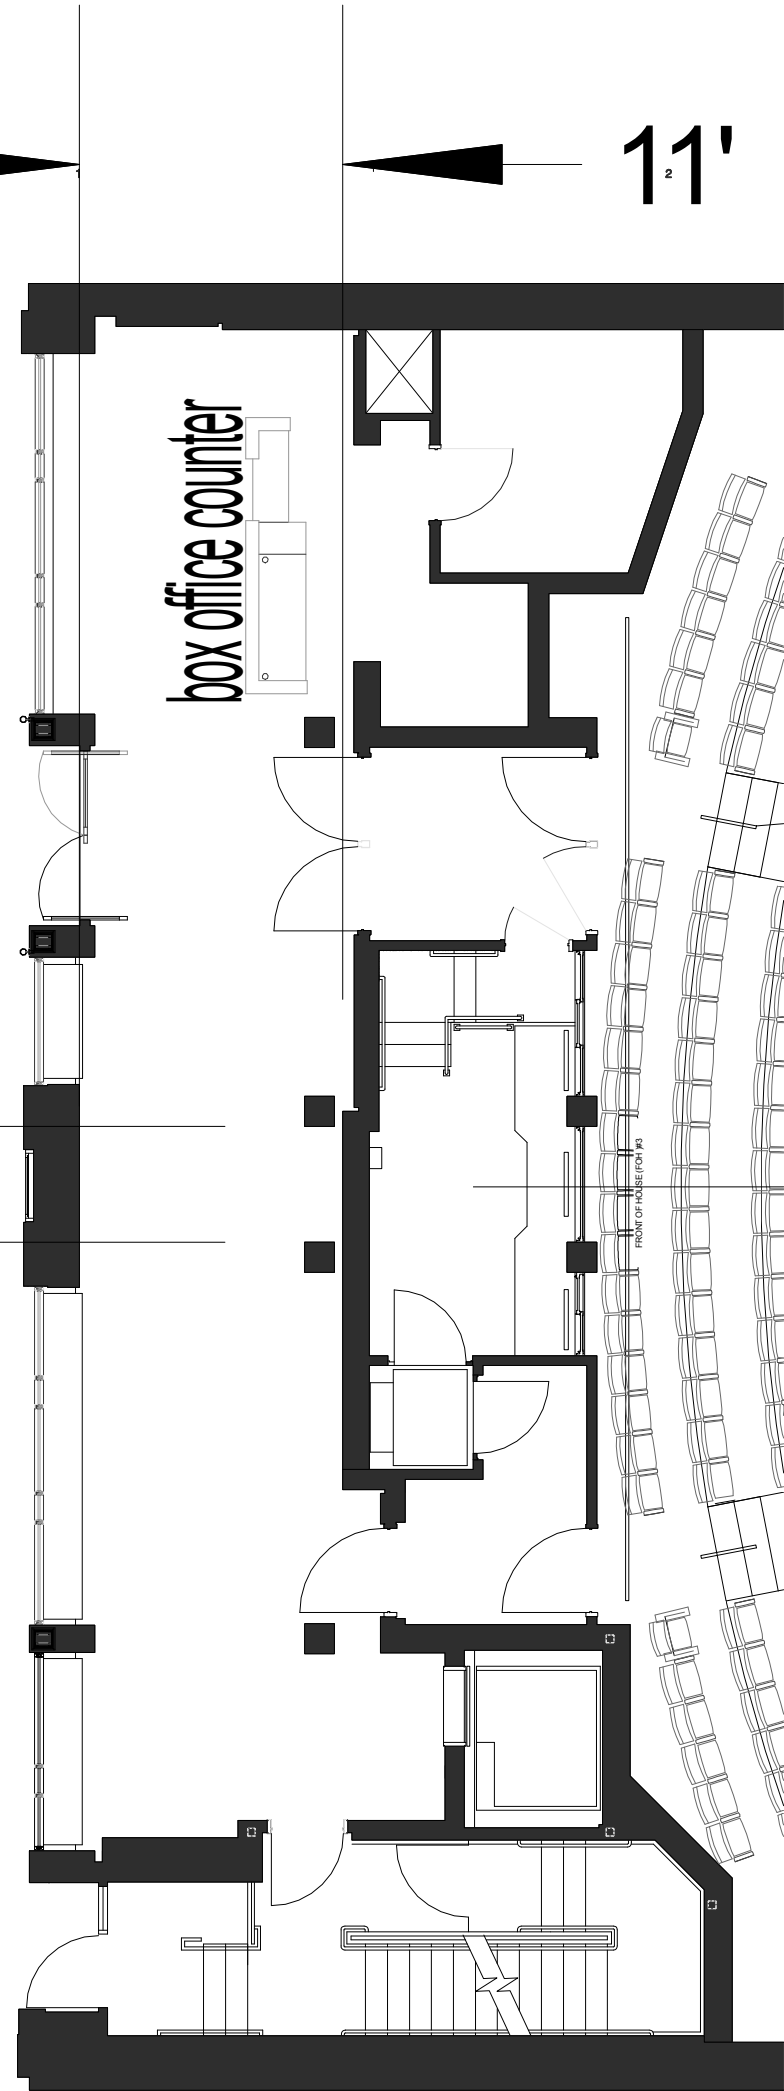

Balzer Theater at Herren's lobby

1/8" = 1' - 0"

11'